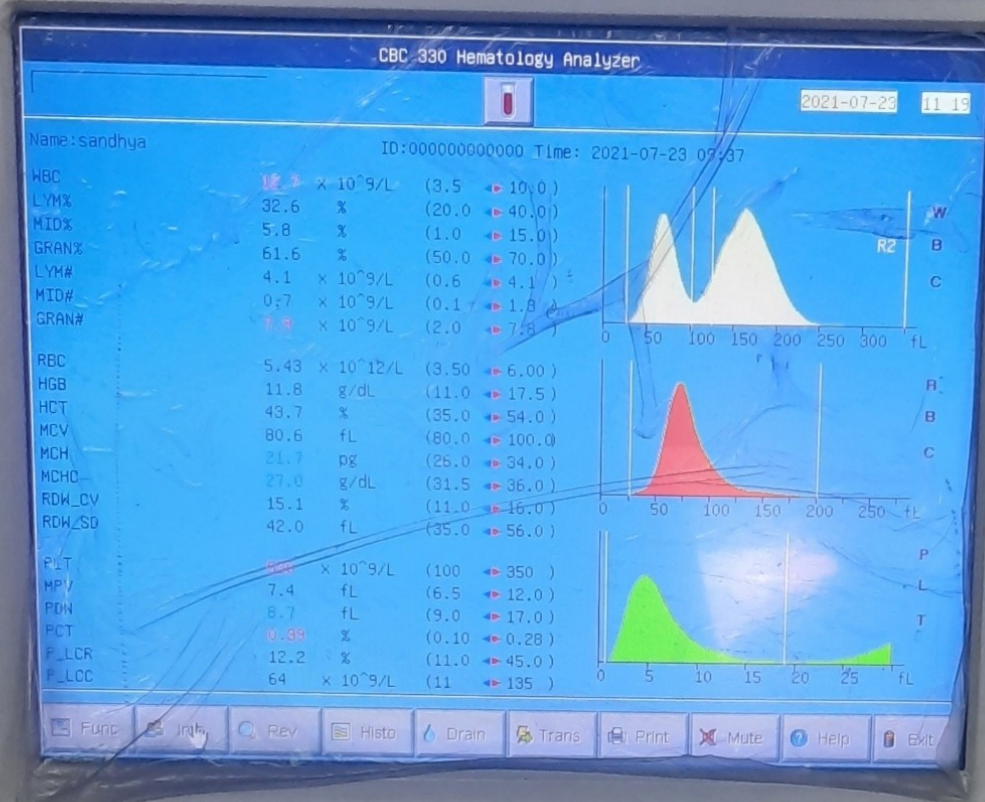

ACCUREX

Print Flush Mode Prime Drain

Run Standby Whole Blood/Pre-diluent

Run: Green indicator light is on.

Standby: Green indicator light is off.

Whole Blood/Pre-diluent: Blue indicator light is on.

ACCULab
CBC330

PULL

MICRO PRINTER