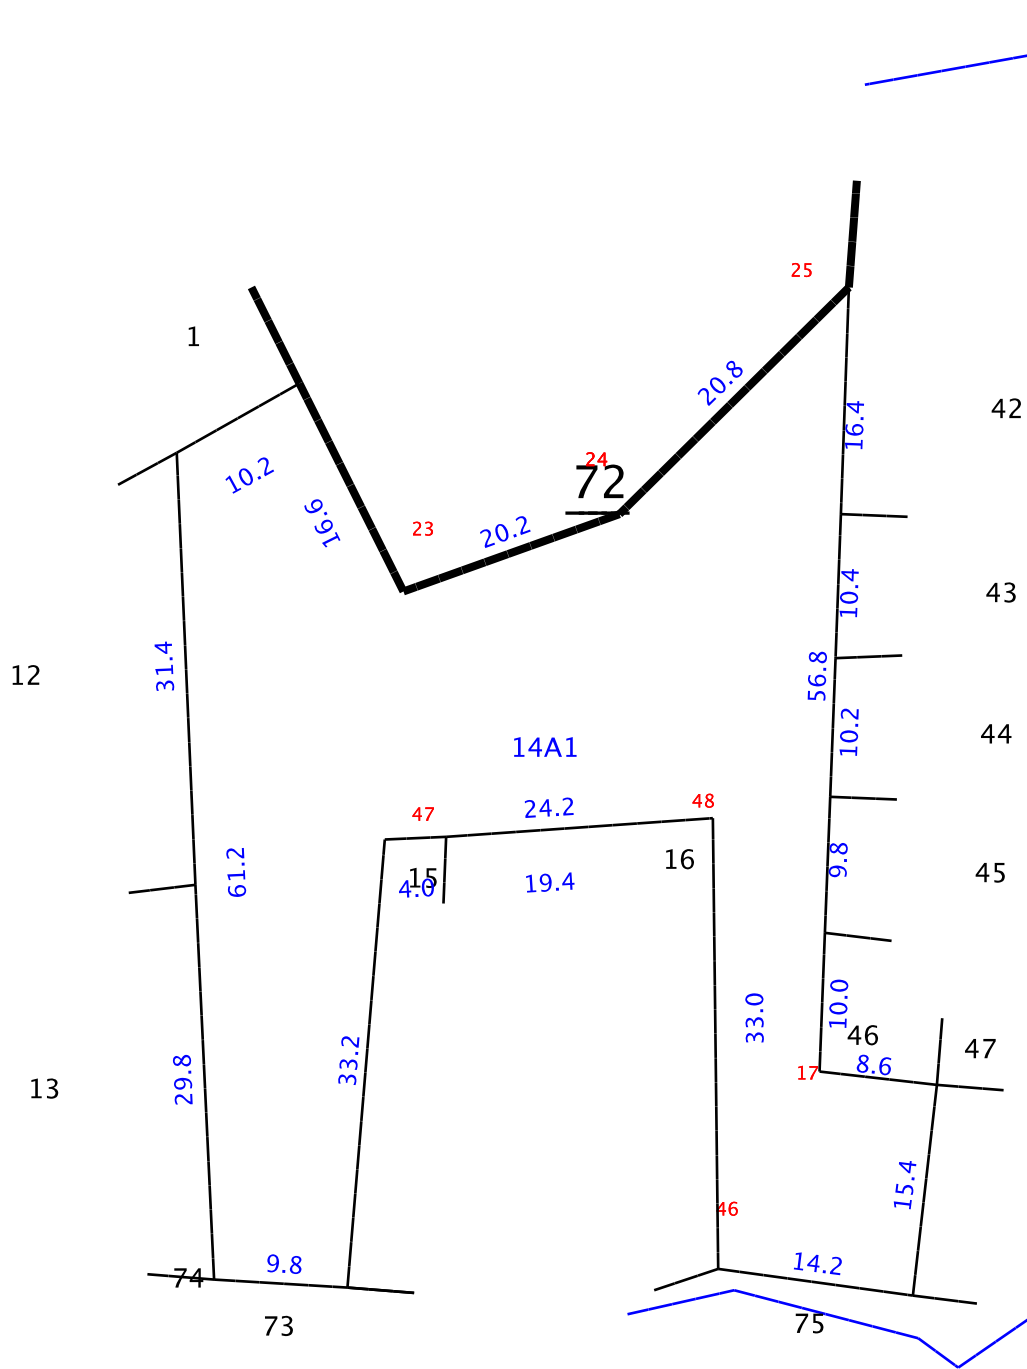

District : Thiruvarur

Survey No : 71/14A1

Taluk : Kudavasal

Area : Hect 00 Ares 17.10

Village : THIRUVIDACHCHERI [31]

Scale : 1 : 548

Date of Issue: 29-04-2019 20:26:00

Survey and Settlement Department, Government of TamilNadu